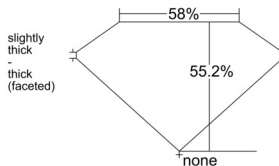

GIA®

FACSIMILE

GIA REPORT 1543110471

Verify this report at GIA.edu

GIA NATURAL DIAMOND DOSSIER®

November 27, 2025
GIA Report Number 1543110471
Shape and Cutting Style ..... Heart Brilliant
Measurements ..... 5.38 x 6.28 x 3.46 mm

GRADING RESULTS

Carat Weight ..... 0.70 carat
Color Grade ..... E
Clarity Grade VVS2

ADDITIONAL GRADING INFORMATION

Polish ..... Excellent
Symmetry ..... Excellent
Fluorescence ..... None
Clarity Characteristics..... Cloud, Needle, Pinpoint, Feather
Inscription(s): GIA 1543110471

PROPORTIONS

Profile not to actual proportions

GRADING SCALES

GIA COLOR SCALE		GIA CLARITY SCALE	
COLORLESS	D	VERY VERY SLIGHTLY INCLUDED	FLAWLESS
	E		INTERNALLY FLAWLESS
	F		VVS₁
	G		VVS₂
	H		VS₁
	I		VS₂
	J		SI₁
	K		SI₂
	L		I₁
	M		I₂
NEAR COLORLESS	N	SLIGHTLY INCLUDED	I₃
	O		
	P		
	Q		
FAINT	R		
	S		
	T		
	U		
VERT LIGHT	V		
	W		
	X		
	Y		
LIGHT	Z